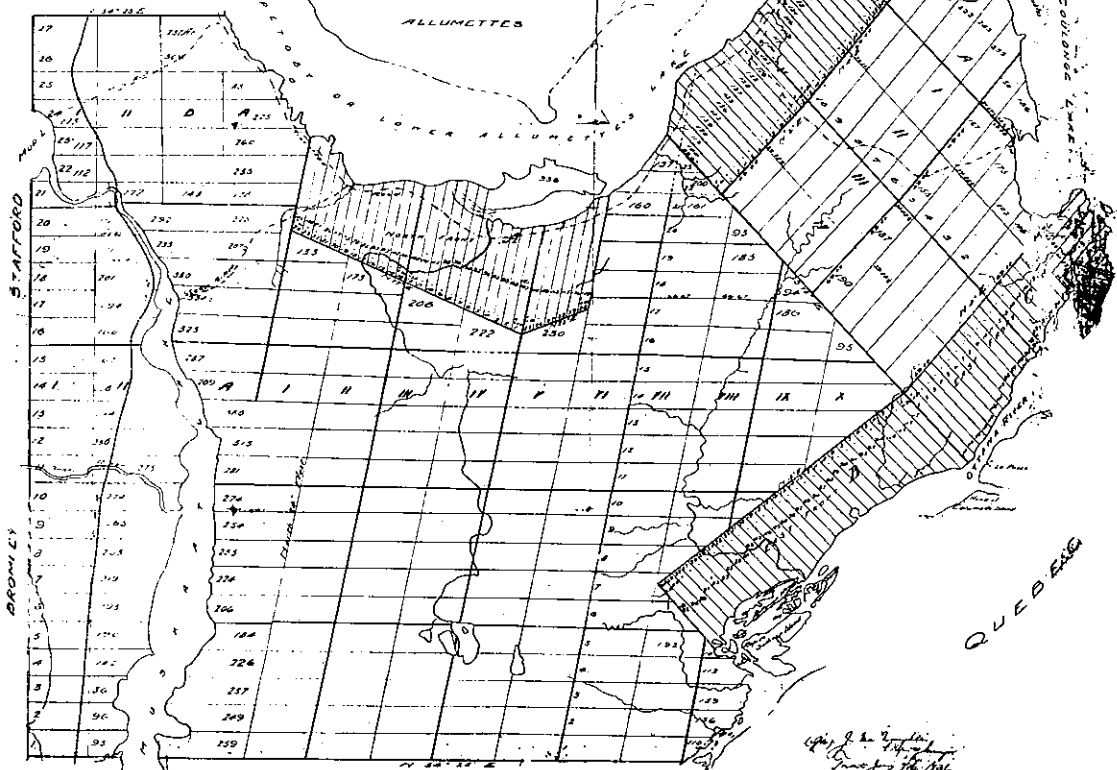

WESTMEATH

Scale of Statute Measure

Map of Westmeath (1836).

*Map of Westmeath
made by J. Ross
1836*